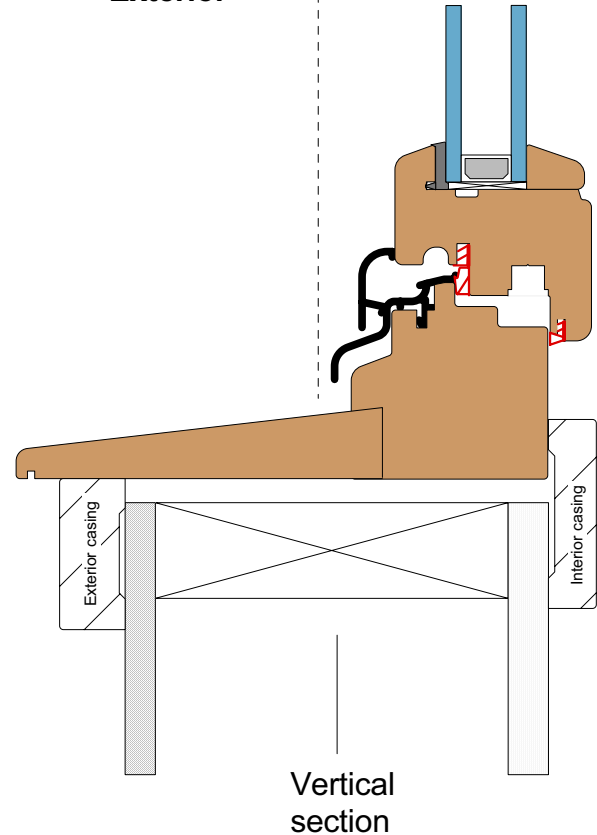

Anodised water bar
Custom copper bar available.

Cascade Woodwork
Ouray Colorado

www.cascadewoodwork.com

Tilt And Turn Single Sash.

Vertical section

Scale - 1/2

Dimensions - inch & millimeter

<p>Cascade Woodwork 970 325 4780 970 325 7228 fax www.cascadewoodwork.com</p>	<p>Tilt And Turn Single Sash. Horizontal section Scale - 1/2 Dimensions - inch & millimeter</p>
--	---

Cascade Woodwork

970 325 4780
 970 325 7228 fax
www.cascadewoodwork.com

Tilt And Turn French Meeting.

Active sash tilt and turn. Passive sash turn only. Horizontal section

Scale - 1/2

Dimensions - inch & millimeter

<p>Cascade Woodwork 970 325 4780 970 325 7228 fax www.cascadewoodwork.com</p>	<p>Tilt And Turn Single Sash with roller screen. Scale - 1/3 Dimensions - inch & millimeter</p>
--	--

Elevation of round top window