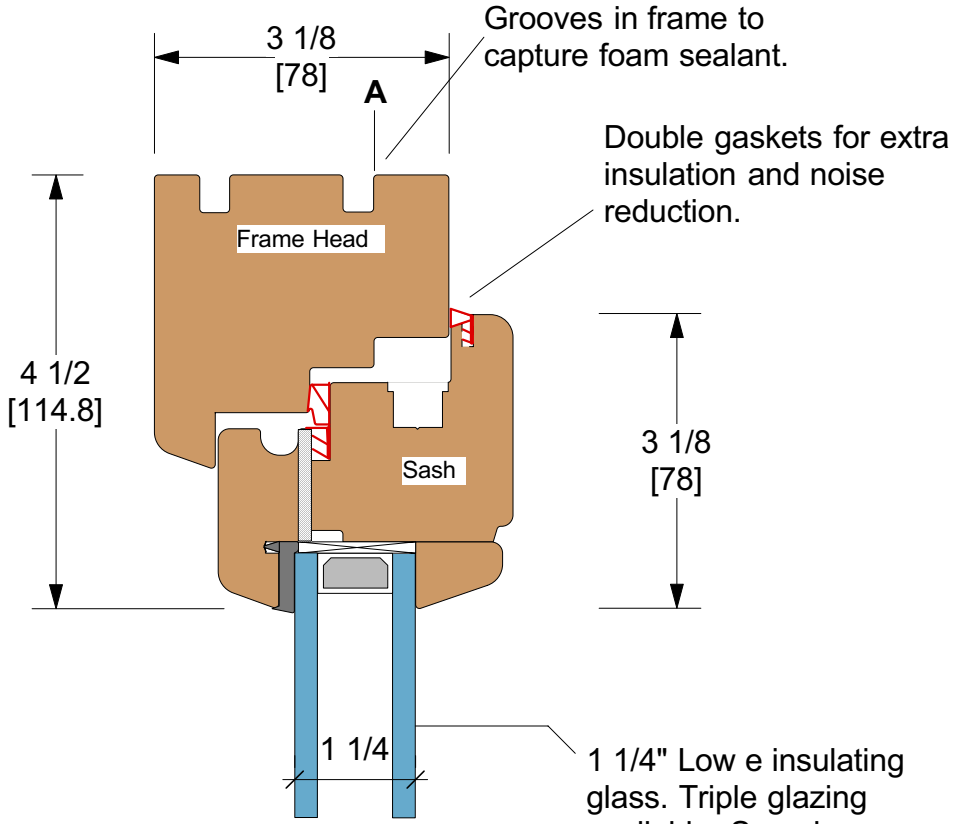

SECTION A - A

1 1/4" Low e insulating glass. Triple glazing available. See glass section for more options.

Exterior

Interior

Softly rounded edges to extend finish life.

Pure silicone glazing gasket

Weep slot to allow trapped moisture escape

Anodised water bar
Custom copper bar available.

Cascade Woodwork
Ouray Colorado

www.cascadewoodwork.com

Tilt And Turn Single Sash.

Vertical section

Scale - 1/2

Dimensions - inch & millimeter

<p>Cascade Woodwork 970 325 4780 970 325 7228 fax www.cascadewoodwork.com</p>	<p>Tilt And Turn Single Sash. Horizontal section Scale - 1/2 Dimensions - inch & millimeter</p>
--	---

Cascade Woodwork

970 325 4780
 970 325 7228 fax
www.cascadewoodwork.com

Tilt And Turn French Meeting.

Active sash tilt and turn. Passive sash turn only. Horizontal section

Scale - 1/2

Dimensions - inch & millimeter

<p>Cascade Woodwork 970 325 4780 970 325 7228 fax www.cascadewoodwork.com</p>	<p>Tilt And Turn Single Sash with roller screen. Scale - 1/3 Dimensions - inch & millimeter</p>
--	--

Elevation of round top window