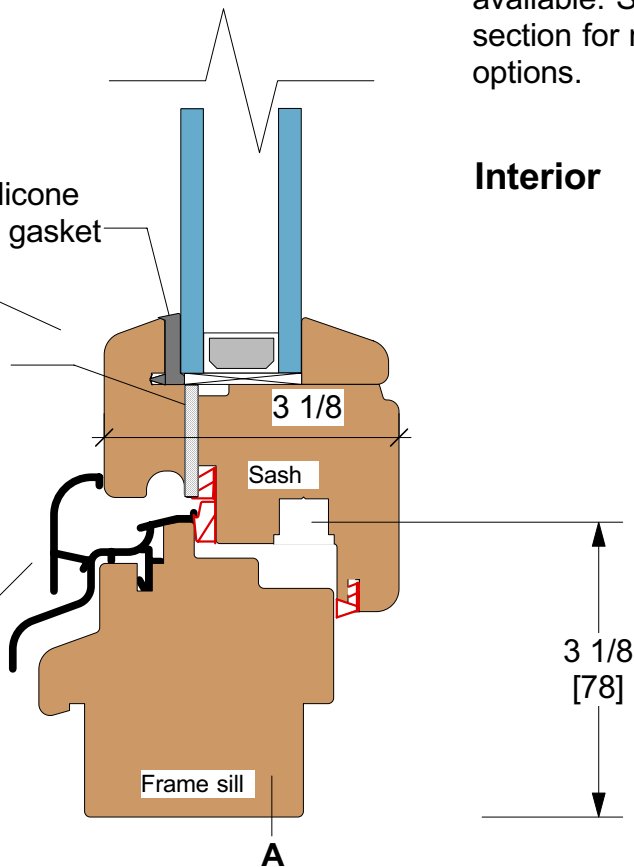

SECTION A - A

1 1/4" Low e insulating glass. Triple glazing available. See glass section for more options.

Exterior

Interior

Softly rounded edges to extend finish life.

Pure silicone glazing gasket

Weep slot to allow trapped moisture escape

Anodised water bar
Custom copper bar available.

Cascade Woodwork
Ouray Colorado

www.cascadewoodwork.com

Tilt And Turn Single Sash.

Vertical section

Scale - 1/2

Dimensions - inch & millimeter

<p>Cascade Woodwork 970 325 4780 970 325 7228 fax www.cascadewoodwork.com</p>	<p>Tilt And Turn Single Sash. Horizontal section Scale - 1/2 Dimensions - inch & millimeter</p>
--	---

Cascade Woodwork

970 325 4780
 970 325 7228 fax
www.cascadewoodwork.com

Tilt And Turn French Meeting.

Active sash tilt and turn. Passive sash turn only. Horizontal section

Scale - 1/2

Dimensions - inch & millimeter