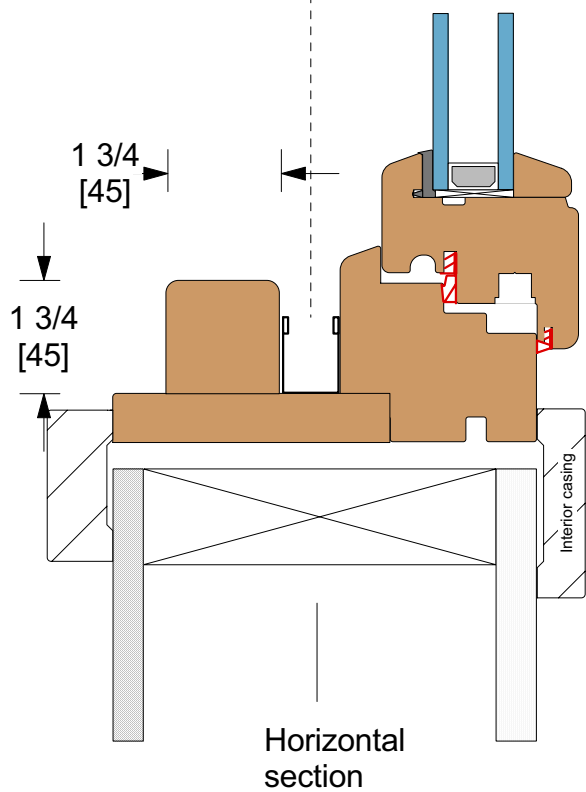

Anodised water bar
Custom copper bar available.

Cascade Woodwork
Ouray Colorado

www.cascadewoodwork.com

Tilt And Turn Single Sash.

Vertical section

Scale - 1/2

Dimensions - inch & millimeter

<p>Cascade Woodwork 970 325 4780 970 325 7228 fax www.cascadewoodwork.com</p>	<p>Tilt And Turn Single Sash. Horizontal section Scale - 1/2 Dimensions - inch & millimeter</p>
--	---

Cascade Woodwork

970 325 4780
 970 325 7228 fax
www.cascadewoodwork.com

Tilt And Turn French Meeting.

Active sash tilt and turn. Passive sash turn only. Horizontal section

Scale - 1/2

Dimensions - inch & millimeter

<p>Cascade Woodwork 970 325 4780 970 325 7228 fax www.cascadewoodwork.com</p>	<p>Tilt And Turn Single Sash with roller screen. Scale - 1/3 Dimensions - inch & millimeter</p>
--	--

Elevation of round top window