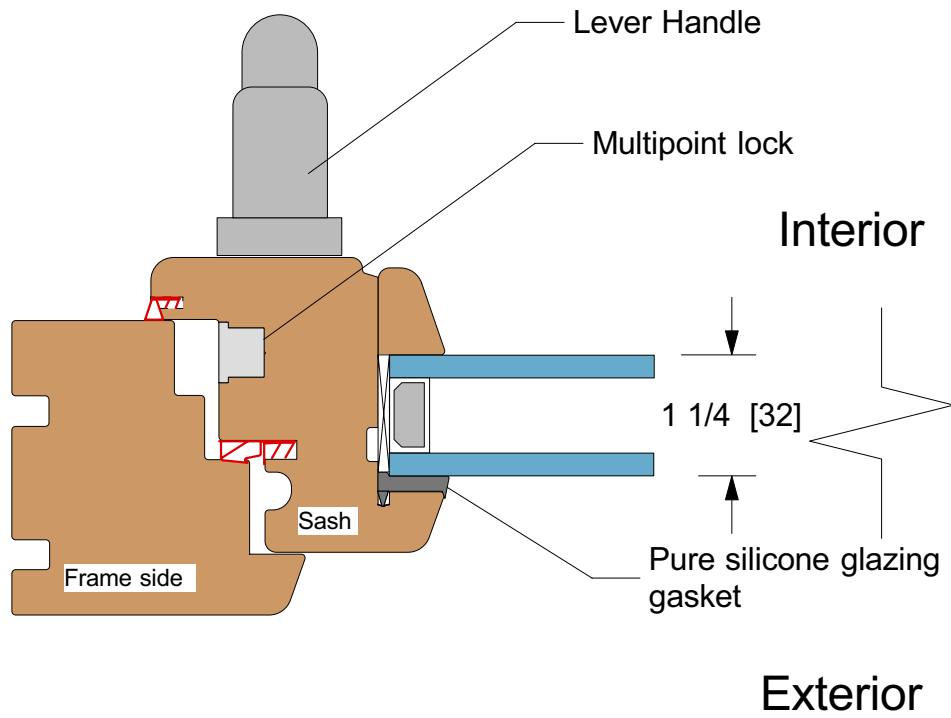

SECTION A - A

1 1/4" Low e insulating glass. Triple glazing available. See glass section for more options.

Exterior

Interior

Softly rounded edges to extend finish life.

Pure silicone glazing gasket

Weep slot to allow trapped moisture escape

Anodised water bar
Custom copper bar available.

Cascade Woodwork
Ouray Colorado

www.cascadewoodwork.com

Tilt And Turn Single Sash.

Vertical section

Scale - 1/2

Dimensions - inch & millimeter

<p>Cascade Woodwork 970 325 4780 970 325 7228 fax www.cascadewoodwork.com</p>	<p>Tilt And Turn Single Sash. Horizontal section Scale - 1/2 Dimensions - inch & millimeter</p>
--	---

Cascade Woodwork

970 325 4780
 970 325 7228 fax
www.cascadewoodwork.com

Tilt And Turn French Meeting.

Active sash tilt and turn. Passive sash turn only. Horizontal section

Scale - 1/2

Dimensions - inch & millimeter