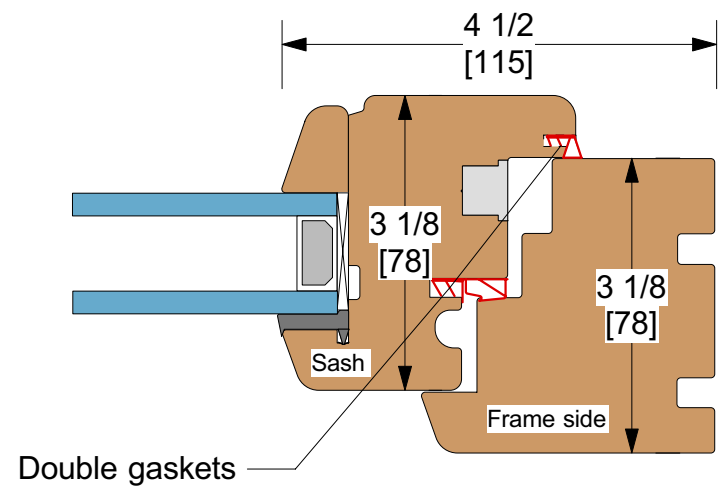

SECTION A - A

1 1/4" Low e insulating glass. Triple glazing available. See glass section for more options.

Exterior

Interior

Softly rounded edges to extend finish life.

Pure silicone glazing gasket

Weep slot to allow trapped moisture escape

Anodised water bar
Custom copper bar available.

Cascade Woodwork
Ouray Colorado

www.cascadewoodwork.com

Tilt And Turn Single Sash.

Vertical section

Scale - 1/2

Dimensions - inch & millimeter

<p>Cascade Woodwork 970 325 4780 970 325 7228 fax www.cascadewoodwork.com</p>	<p>Tilt And Turn Single Sash. Horizontal section Scale - 1/2 Dimensions - inch & millimeter</p>
--	---

Cascade Woodwork

970 325 4780
 970 325 7228 fax
www.cascadewoodwork.com

Tilt And Turn French Meeting.

Active sash tilt and turn. Passive sash turn only. Horizontal section

Scale - 1/2

Dimensions - inch & millimeter

<p>Cascade Woodwork 970 325 4780 970 325 7228 fax www.cascadewoodwork.com</p>	<p>Tilt And Turn Single Sash with roller screen. Scale - 1/3 Dimensions - inch & millimeter</p>
--	--

Elevation of round top window