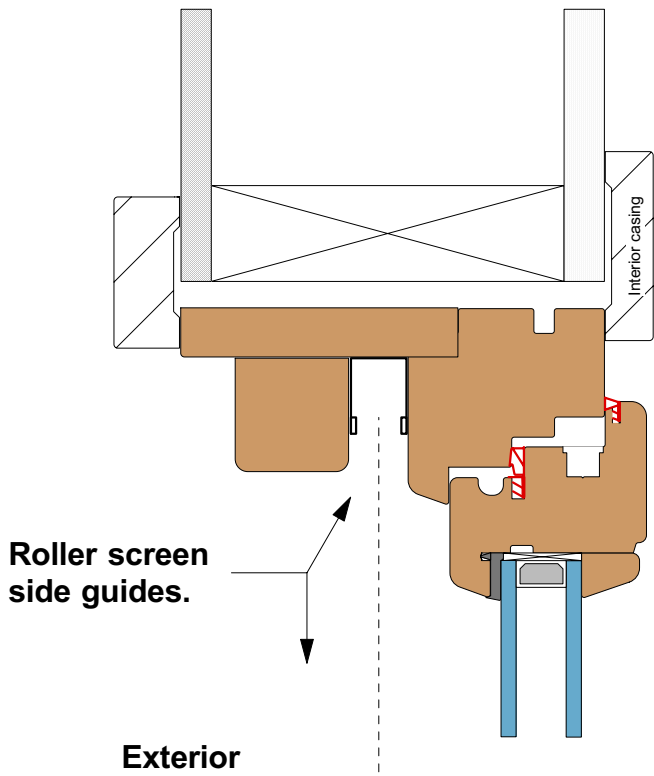

Anodised water bar
Custom copper bar available.

Cascade Woodwork
Ouray Colorado

www.cascadewoodwork.com

Tilt And Turn Single Sash.

Vertical section

Scale - 1/2

Dimensions - inch & millimeter

<p>Cascade Woodwork 970 325 4780 970 325 7228 fax www.cascadewoodwork.com</p>	<p>Tilt And Turn Single Sash. Horizontal section Scale - 1/2 Dimensions - inch & millimeter</p>
--	---

Cascade Woodwork

970 325 4780
 970 325 7228 fax
www.cascadewoodwork.com

Tilt And Turn French Meeting.

Active sash tilt and turn. Passive sash turn only. Horizontal section

Scale - 1/2

Dimensions - inch & millimeter

<p>Cascade Woodwork 970 325 4780 970 325 7228 fax www.cascadewoodwork.com</p>	<p>Tilt And Turn Single Sash with roller screen. Scale - 1/3 Dimensions - inch & millimeter</p>
--	--

Elevation of round top window