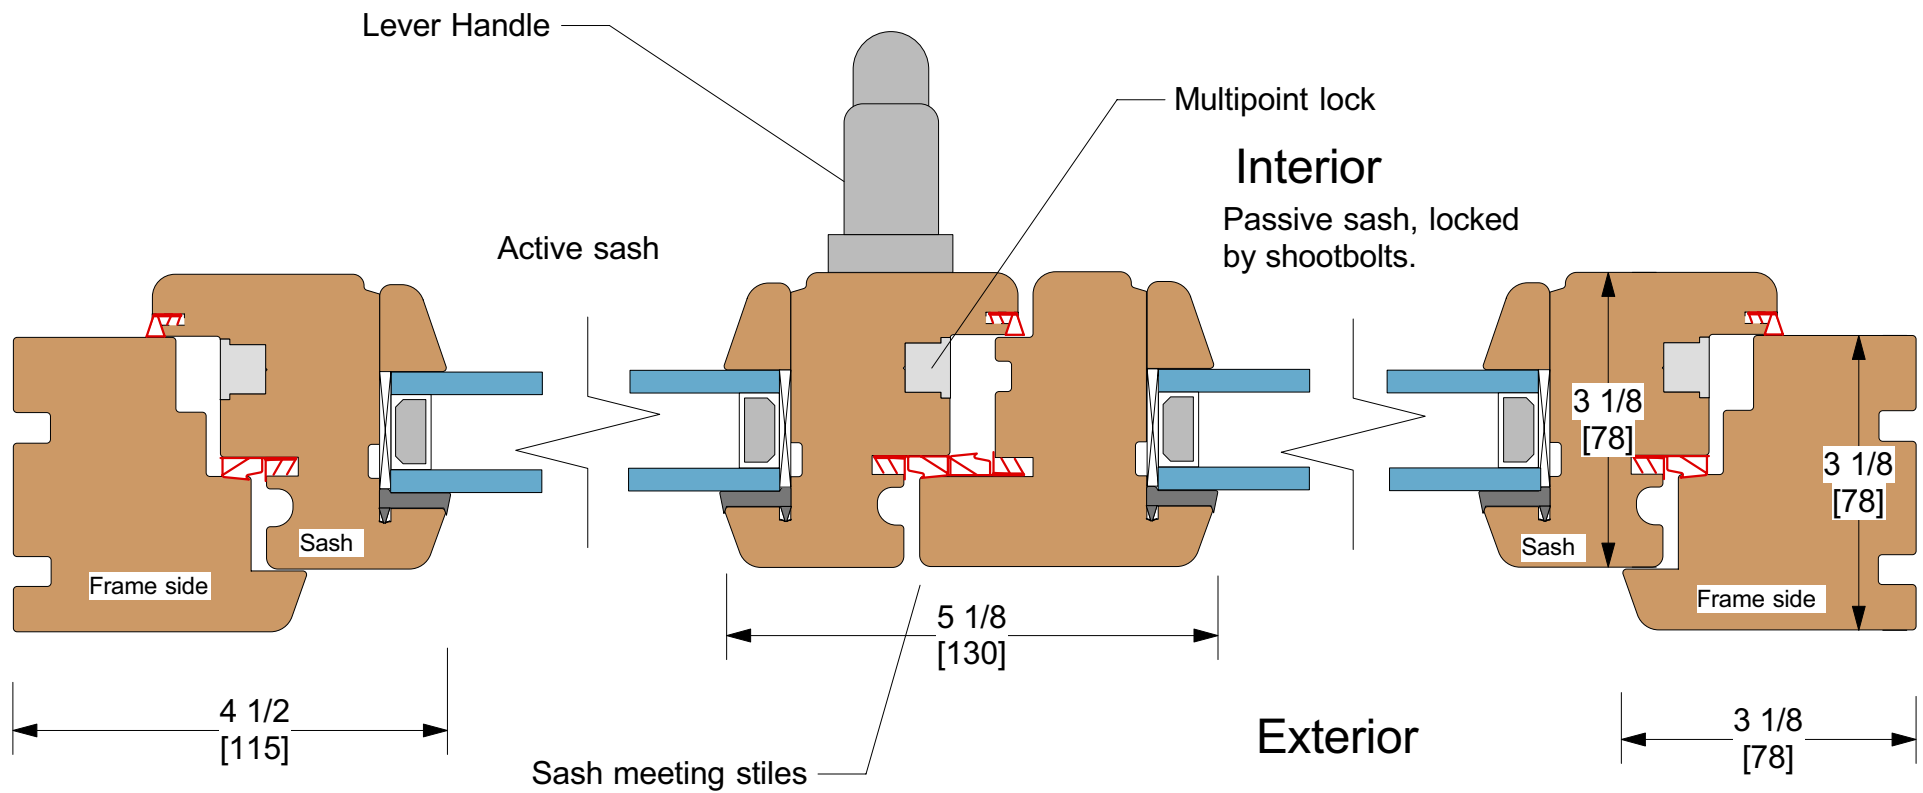

SECTION A - A

1 1/4" Low e insulating glass. Triple glazing available. See glass section for more options.

Exterior

Interior

Softly rounded edges to extend finish life.

Pure silicone glazing gasket

Weep slot to allow trapped moisture escape

Anodised water bar
Custom copper bar available.

Cascade Woodwork
Ouray Colorado

www.cascadewoodwork.com

Tilt And Turn Single Sash.

Vertical section

Scale - 1/2

Dimensions - inch & millimeter

<p>Cascade Woodwork 970 325 4780 970 325 7228 fax www.cascadewoodwork.com</p>	<p>Tilt And Turn Single Sash. Horizontal section Scale - 1/2 Dimensions - inch & millimeter</p>
--	---

Cascade Woodwork

970 325 4780
 970 325 7228 fax
www.cascadewoodwork.com

Tilt And Turn French Meeting.

Active sash tilt and turn. Passive sash turn only. Horizontal section

Scale - 1/2

Dimensions - inch & millimeter

<p>Cascade Woodwork 970 325 4780 970 325 7228 fax www.cascadewoodwork.com</p>	<p>Tilt And Turn Single Sash with roller screen. Scale - 1/3 Dimensions - inch & millimeter</p>
--	--

Elevation of round top window