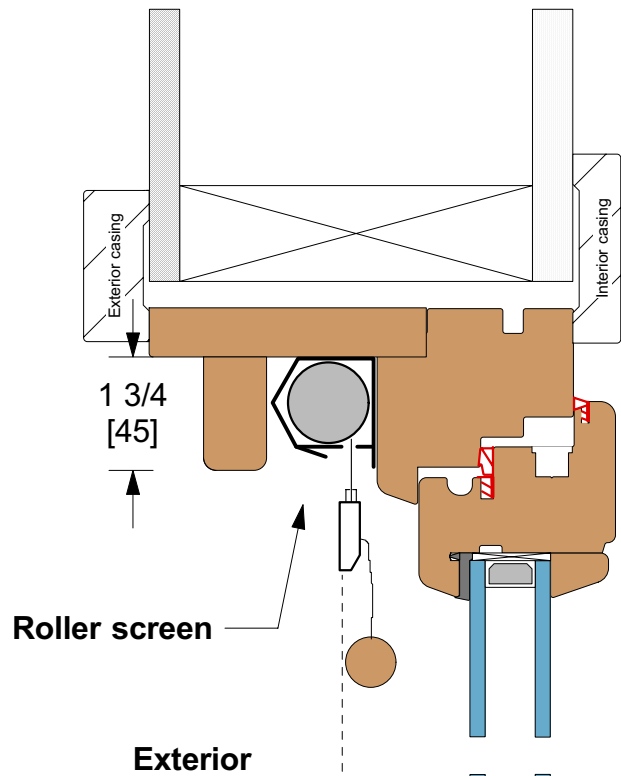

Anodised water bar
Custom copper bar available.

Cascade Woodwork
Ouray Colorado

www.cascadewoodwork.com

Tilt And Turn Single Sash.

Vertical section

Scale - 1/2

Dimensions - inch & millimeter

<p>Cascade Woodwork 970 325 4780 970 325 7228 fax www.cascadewoodwork.com</p>	<p>Tilt And Turn Single Sash. Horizontal section Scale - 1/2 Dimensions - inch & millimeter</p>
--	---

Cascade Woodwork

970 325 4780
 970 325 7228 fax
www.cascadewoodwork.com

Tilt And Turn French Meeting.

Active sash tilt and turn. Passive sash turn only. Horizontal section

Scale - 1/2

Dimensions - inch & millimeter

<p>Cascade Woodwork 970 325 4780 970 325 7228 fax www.cascadewoodwork.com</p>	<p>Tilt And Turn Single Sash with roller screen. Scale - 1/3 Dimensions - inch & millimeter</p>
--	--

Elevation of round top window